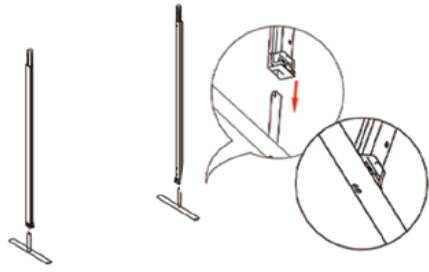

Vertical Pole Top

Vertical Pole Bottom

Horizontal Bar

Brace Rod

Foot

Bag

Qseg Setup Manuel

①

# Qseg 2 Frames Connection

① Straight Connector

② Foot Full

③ Twin Pole Foot

# Qseg 3 Frames Connection

① Straight Connector

② Foot Full

③ Twin Pole Foot