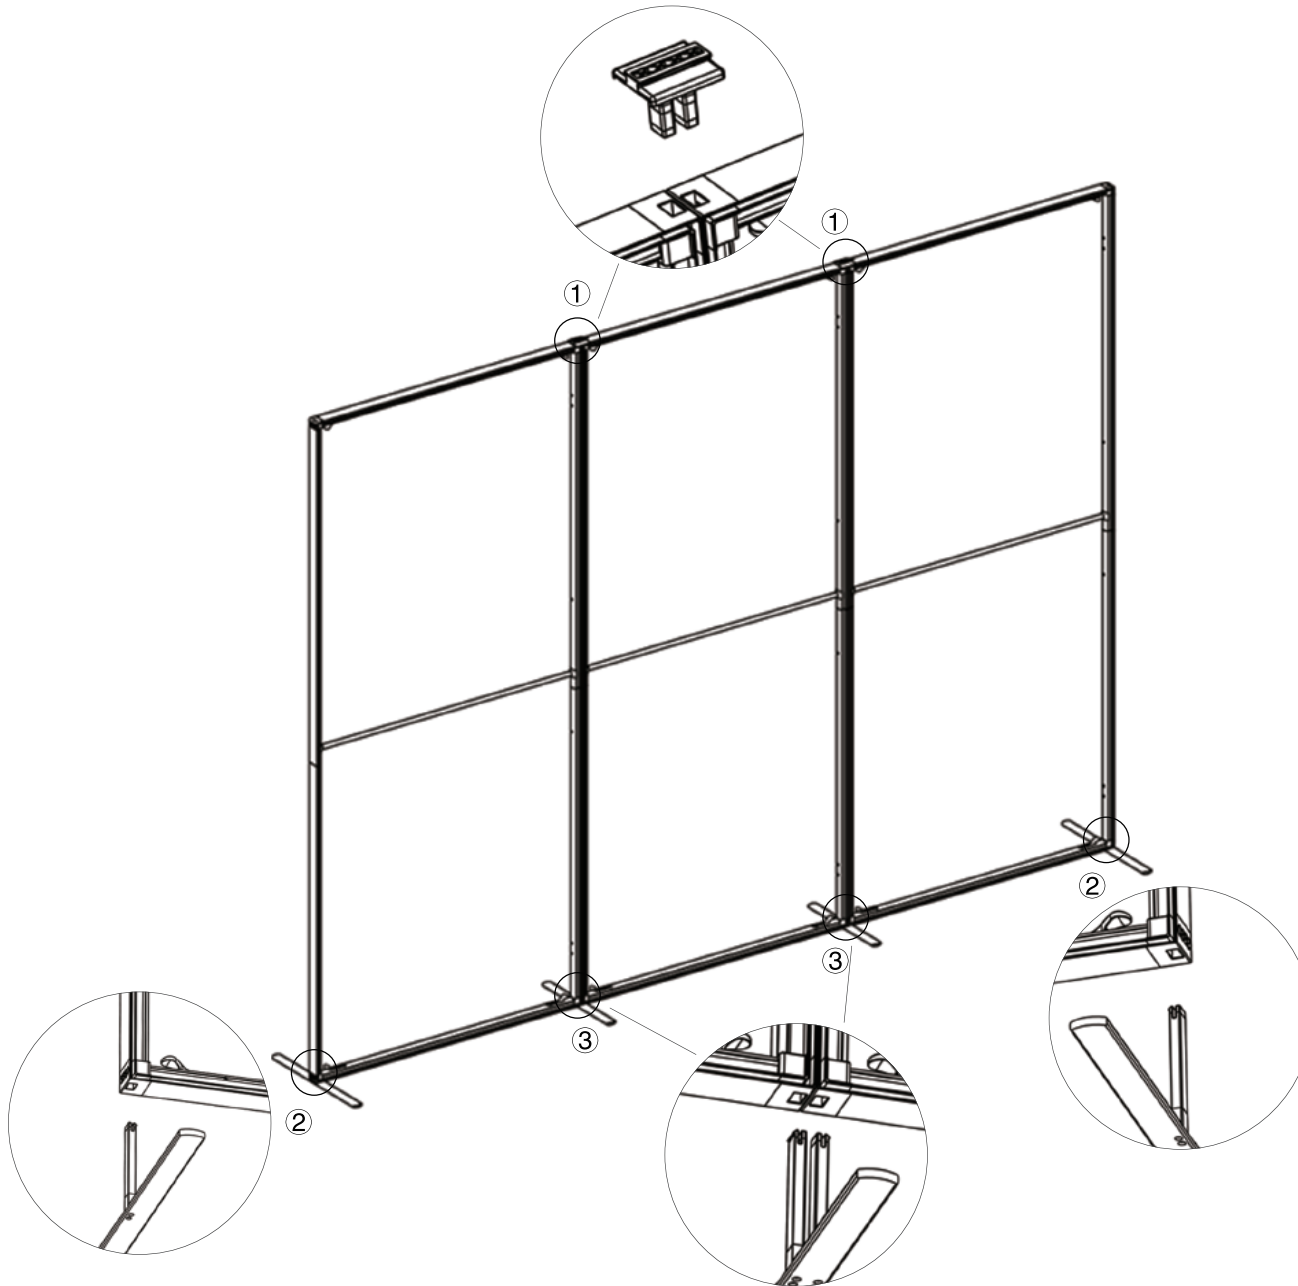

Vertical Pole Top

Vertical Pole Bottom

Horizontal Bar

Brace Rod

Foot

Bag

Qseg Setup Manuel

①

# Qseg 2 Frames Connection

① Straight Connector

② Foot Full

③ Twin Pole Foot

# Qseg 3 Frames Connection

① Straight Connector

② Foot Full

③ Twin Pole Foot