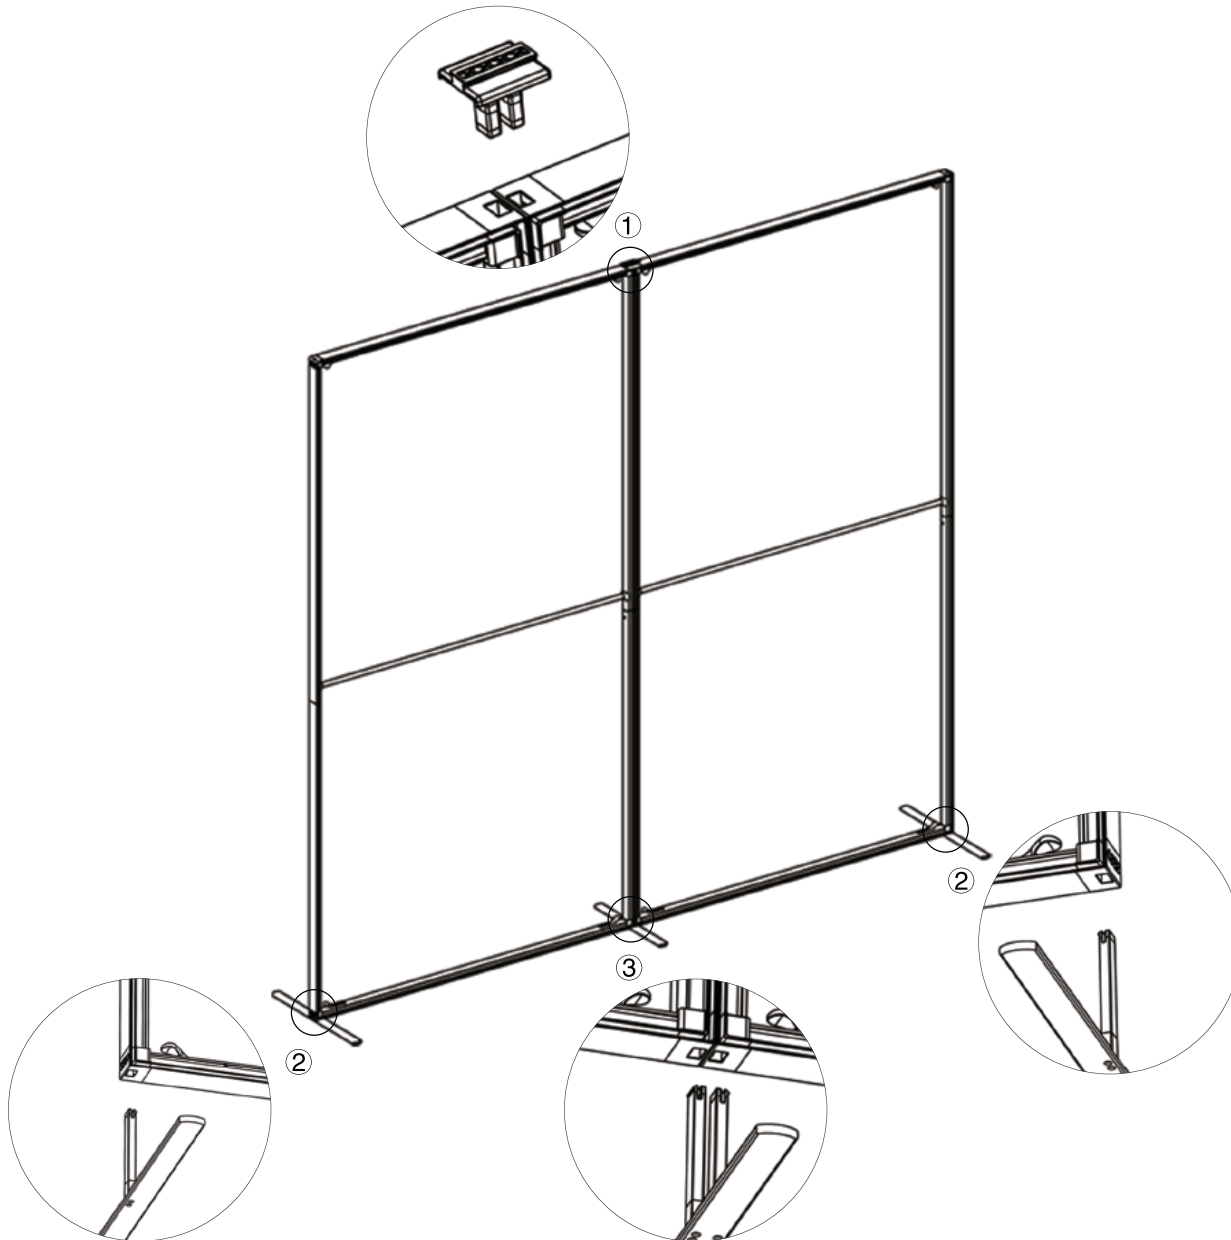

Vertical Pole Top

Vertical Pole Bottom

Horizontal Bar

Brace Rod

Foot

Bag

Qseg Setup Manuel

①

# Qseg 2 Frames Connection

① Straight Connector

② Foot Full

③ Twin Pole Foot

# Qseg 3 Frames Connection

① Straight Connector

② Foot Full

③ Twin Pole Foot